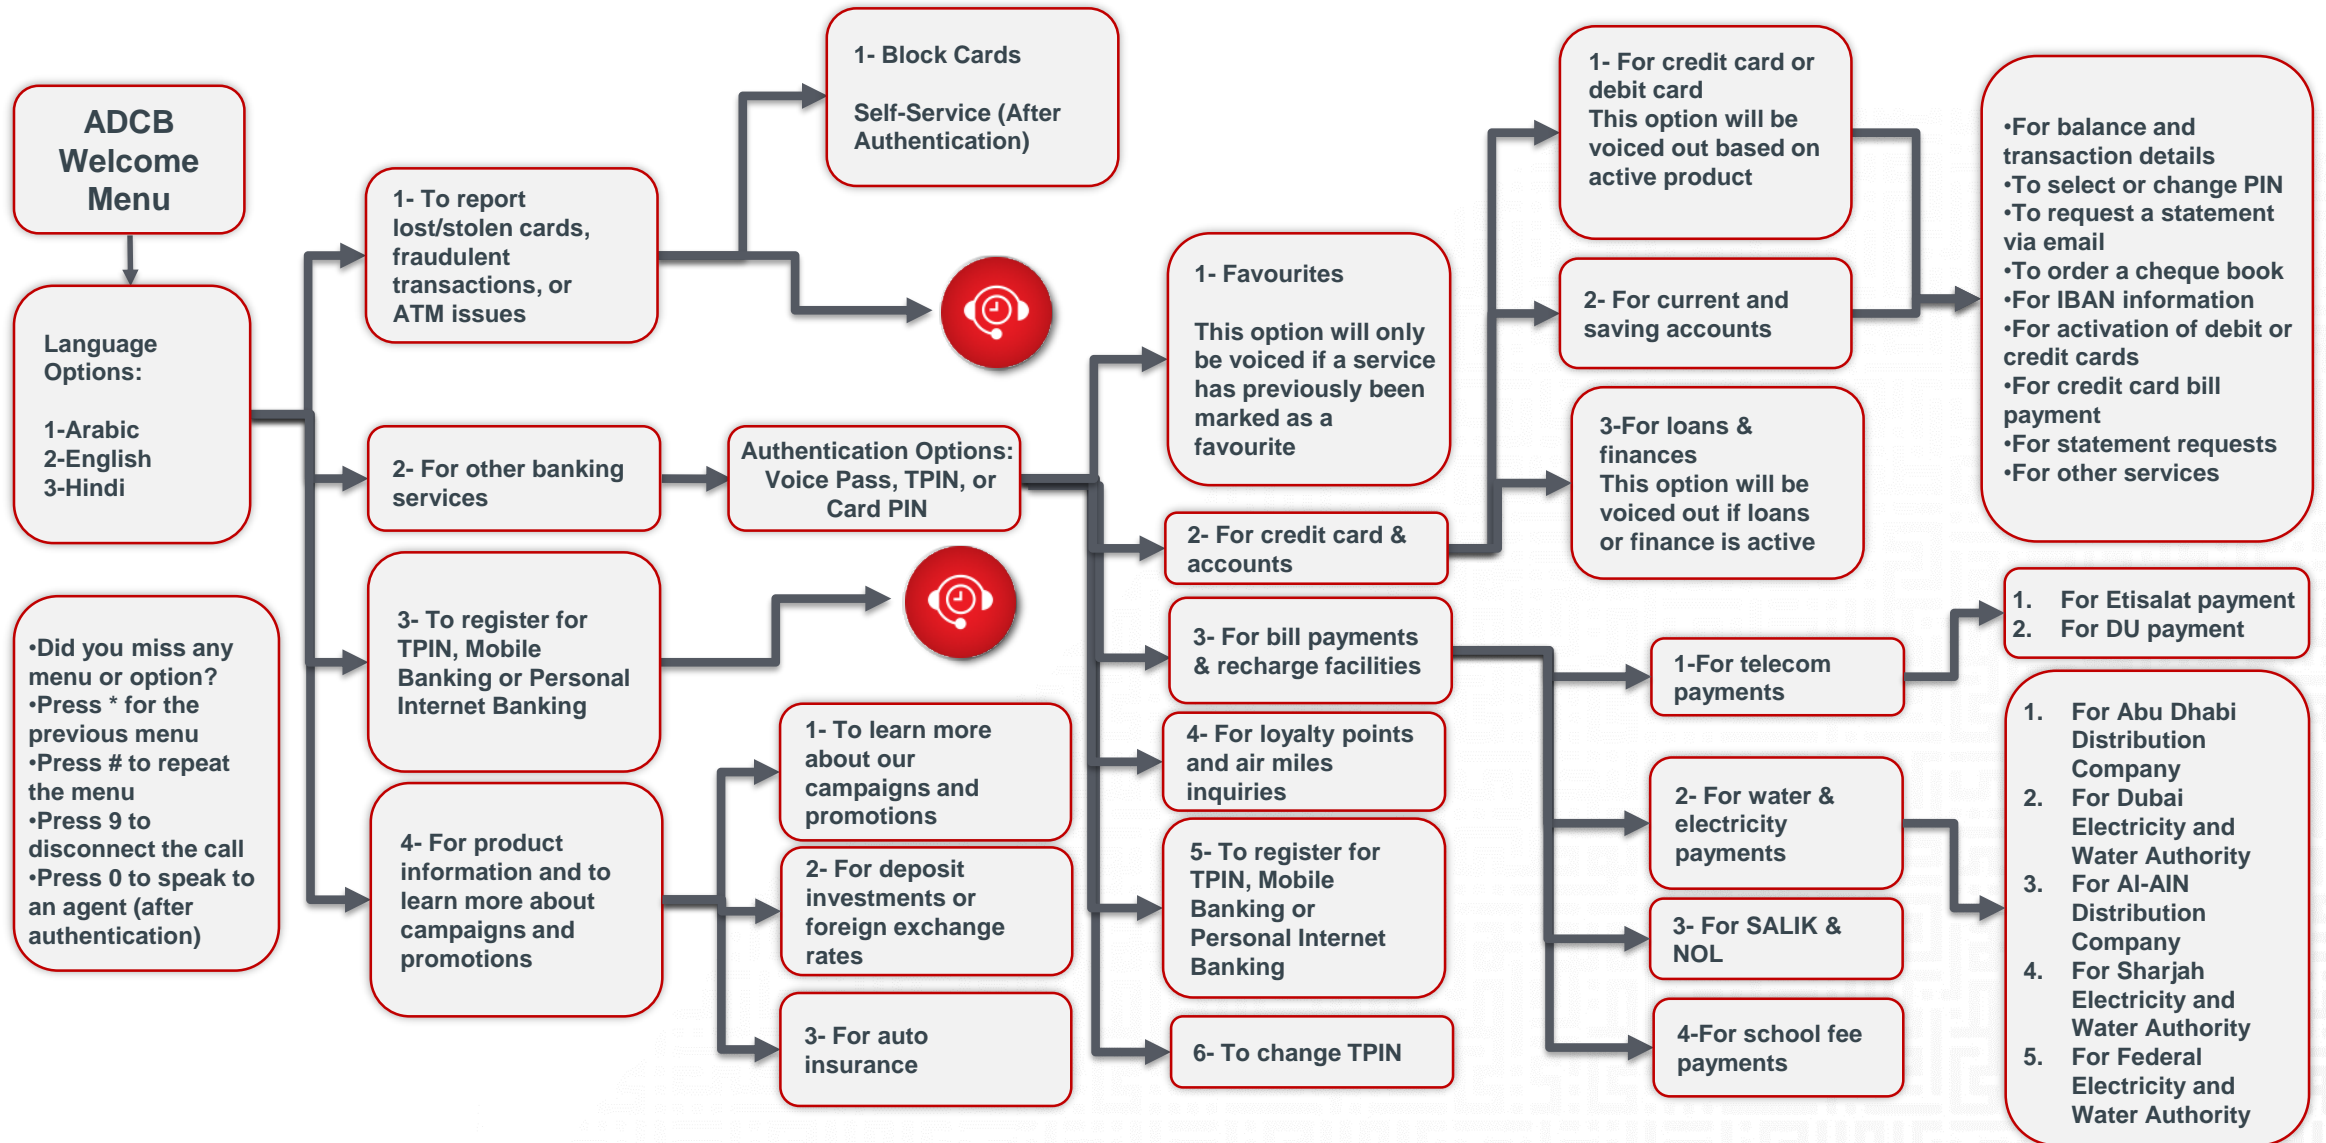

Generic IVR Tree Structure

* The language selected, when call is made from a mobile, will be saved for future calls